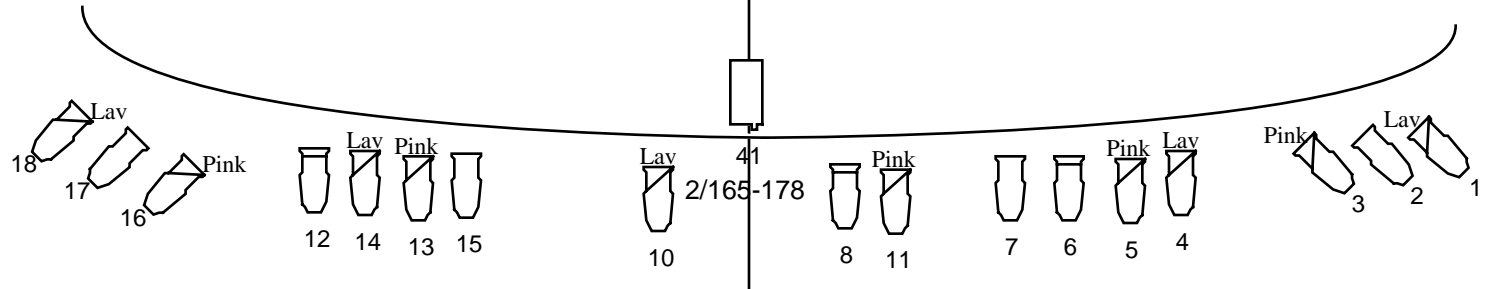

CROSS OVER

UPSTAGE FIXED MOVIE SCREEN 20' X 12' (16:9)

ROLLDOWN MOVIE SCREEN 26' X 14' 16:9

- = Altman Spectra Cyc 200
 - = Martin Mac Aura
 - = Source 4 PAR WFL
 - = Source 4 15-30 Degree Zoom
 - = Source 4 19 Degree
 - = Source 4 26 Degree
 - = Source 4 36 Degree
 - = RGB 6' R-40 Altman Border
 - = High End TechoBeam
 - = High End TechnoRay
- Relays = 9, 19, 33, 34, 61, 62