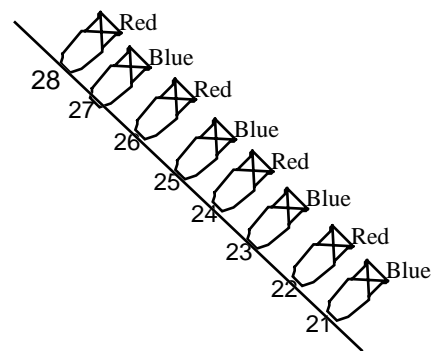

CROSS OVER

WHITE PAINTED WALL

WHITE TRAVELER >

BLACK TRAVELER >

3rd ELECTRIC DEAD HUNG PIPE

Circuits 70-80

^ 11.5' TRIM HEIGHT, FLOOR TO PIPE v

BLACK TRAVELER >

< BLACK TRAVELER

2nd ELECTRIC DEAD HUNG PIPE

Circuits 54-69

> 18' DEPTH >

BLACK LEG

BLACK LEG

1st ELECTRIC DEAD HUNG PIPE

Circuits 29-53

JBL VTX F-15

JBL VTX F-15

BLACK MAIN DRAPE CENTER OPENING >

< BLACK MAIN DRAPE CENTER OPENING

< PROCENIUM 62' >

ADA LIFT

< ROLL DOWN MOVIE SCREEN 20' Wide X 12' High (16:9) >

STAIRS

JBL VRX 918SP EAW AX-396

EAW AX-396 JBL VRX 918SP

> 24' THRUST >

EAW AX-396

House lights 81-96

ALL SOURCE 4 HPL750X

□ = Spectra Cyc 200

▽ = SOURCE 4 PAR WFL

△ = SOURCE 4 19 Degree

▧ = SOURCE 4 26 Degree

▩ = SOURCE 4 36 Degree

▧ = MARTIN 350Entour

▩ = MARTIN AURA

CENTURY VILLAGE WEST PALM BEACH, REPERTORY PLOT

REVISED 1/2019

FOH