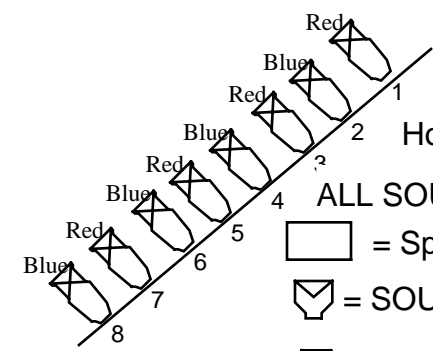

< BLACK TRAVELER

2nd ELECTRIC DEAD HUNG PIPE

Circuits 54-69

> 18' DEPTH >

BLACK LEG

BLACK LEG

1st ELECTRIC DEAD HUNG PIPE

Circuits 29-53

JBL VTX F-15

JBL VTX F-15

BLACK MAIN DRAPE CENTER OPENING >

< BLACK MAIN DRAPE CENTER OPENING

< PROCENIUM 62' >

ADA LIFT

< ROLL DOWN MOVIE SCREEN 20' Wide X 12' High (16:9) >

STAIRS

JBL VRX 918SP EAW AX-396

EAW AX-396 JBL VRX 918SP

> 24' THRUST >

EAW AX-396

House lights 81-96

ALL SOURCE 4 HPL750X

□ = Spectra Cyc 200

▽ = SOURCE 4 PAR WFL