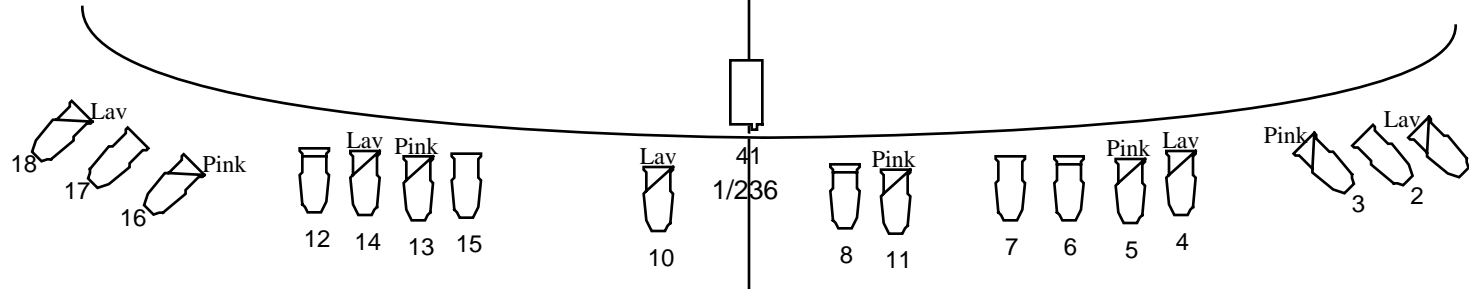

CROSS OVER

UPSTAGE FIXED MOVIE SCREEN 20' X 12' (16:9)

ROLLDOWN MOVIE SCREEN 26' X 14' 16:9

- = High End SolarFrame 1000
- = Altman Spectra Cyc 200
- = Martin Mac Aura

- = Source 4 PAR WFL
- = Source 4 15-30 Degree Zoom
- = Source 4 19 Degree
- = Source 4 26 Degree
- = Source 4 36 Degree
- = High End TechoBeam
- = High End TechnoRay

Relay Address = 9, 19,23,24,33,34, 61,62

House Lights 112, 113, 121,125,129, 133,137,141,145,149,153,157,161,165,169,173,177,181,185,189

Century Village Boca Raton, Repertory Plot

REV 9/2019

ALL Source 4 HPL 750X